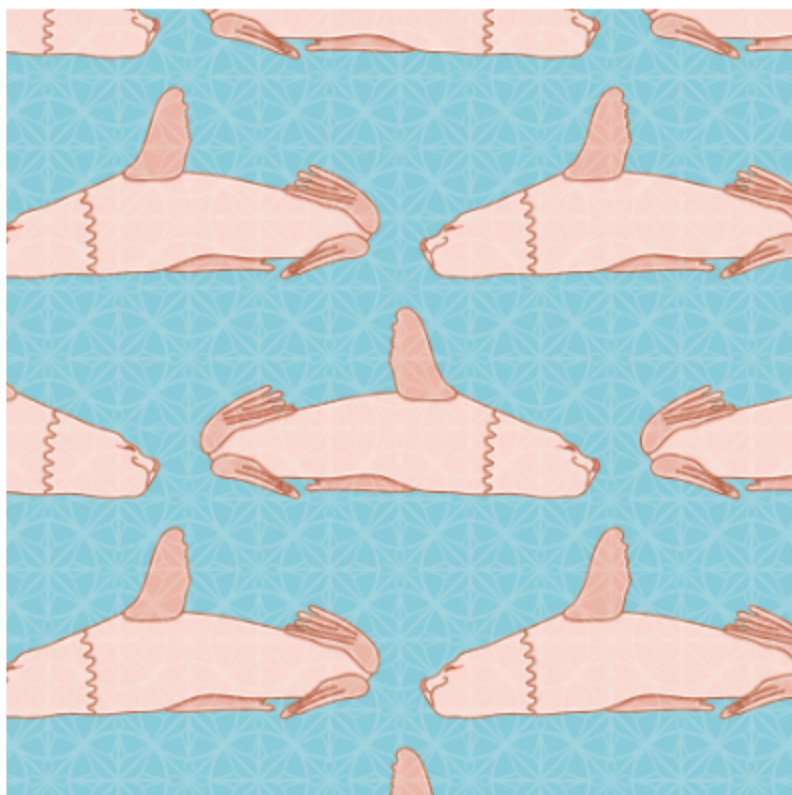

CODE. lgd-pat-0644 • FORMAT. eps + jpg

FAUNA

LYING DOWN EARED SEAL

Seamless vector pattern

CODE. lgd-pat-0882 • FORMAT. eps + jpg

FAUNA

CUTE LYING DOWN SEA LION

Seamless vector pattern