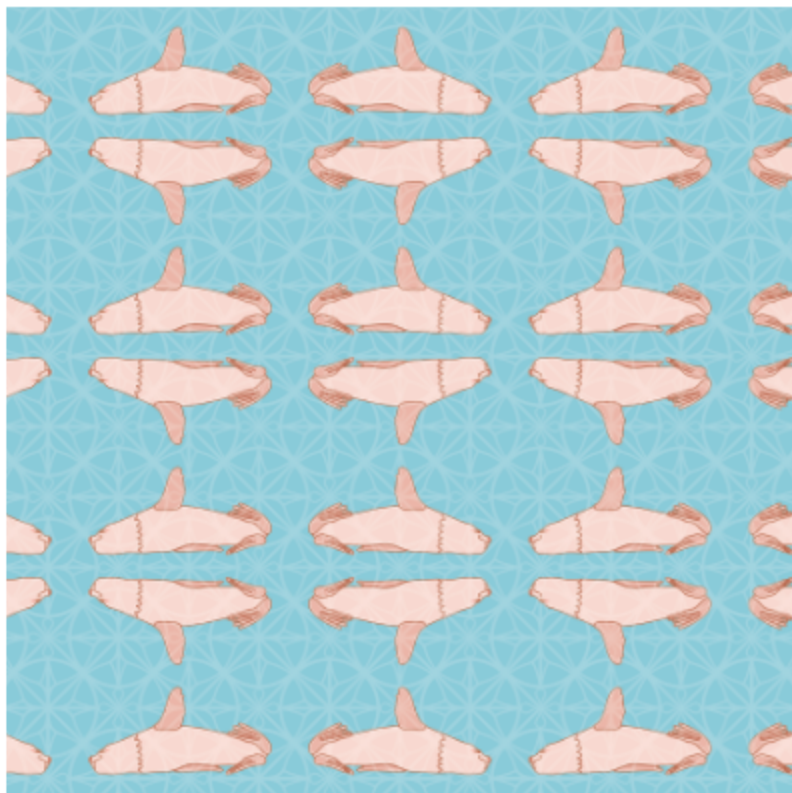

FAUNA

CUTE LYING DOWN SEA LION

Seamless vector pattern

CODE. lgd-pat-1008 • FORMAT. eps + jpg