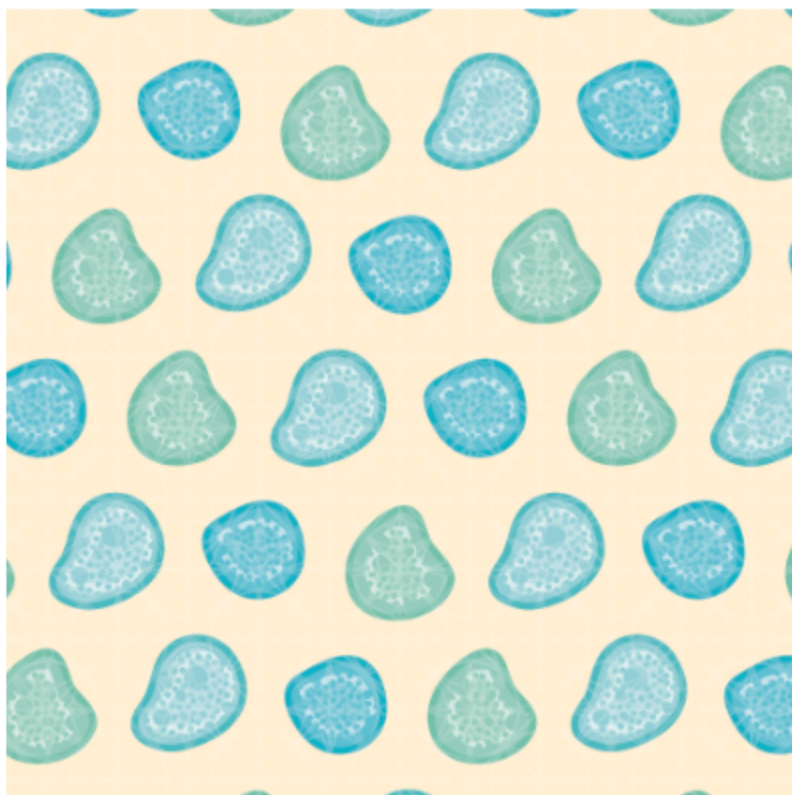

# FULL BEACH STONES

*Seamless vector pattern*

CODE. lgd-pat-0620 • FORMAT. eps + jpg

MINERALS

# CUTE BEACH STONES

*Seamless vector pattern*

---

CODE. lgd-pat-0984 • FORMAT. eps + jpg

SKY

---

*Designs*

**Limen**  
Graphic Design