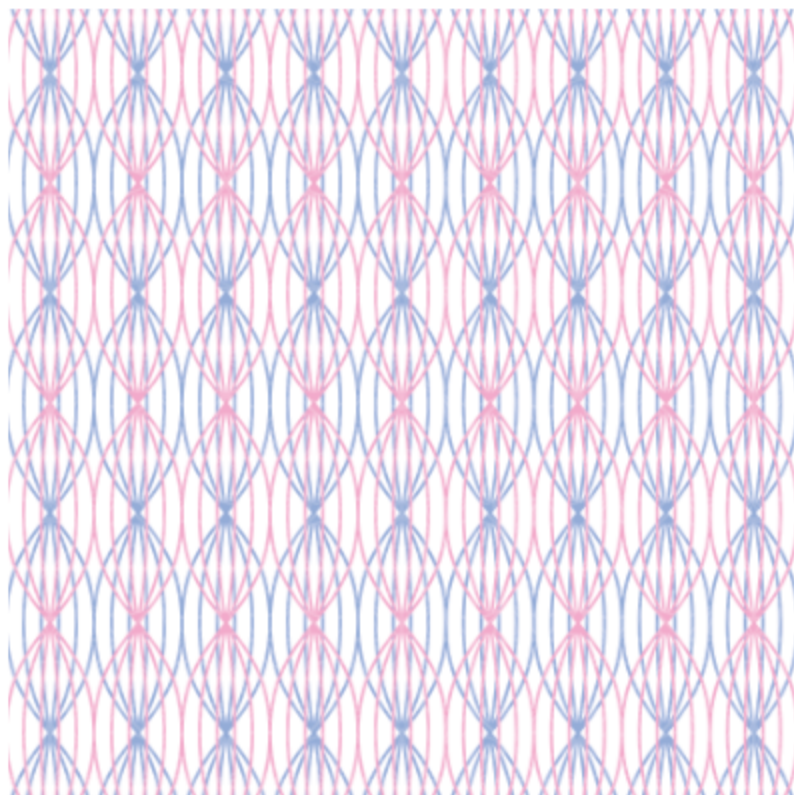

# ABSTRACT TANGLED LINES I

*Seamless vector pattern*

---

CODE. lgd-pat-1034 • FORMAT. eps + jpg

ABSTRACT

# ABSTRACT TANGLED LINES II

*Seamless vector pattern*

---

CODE. lgd-pat-1054 • FORMAT. eps + jpg

**Limen**  
Graphic Design

ABSTRACT

# ABSTRACT TANGLED LINES III

*Seamless vector pattern*

---

CODE. lgd-pat-1055 • FORMAT. eps + jpg

ABSTRACT