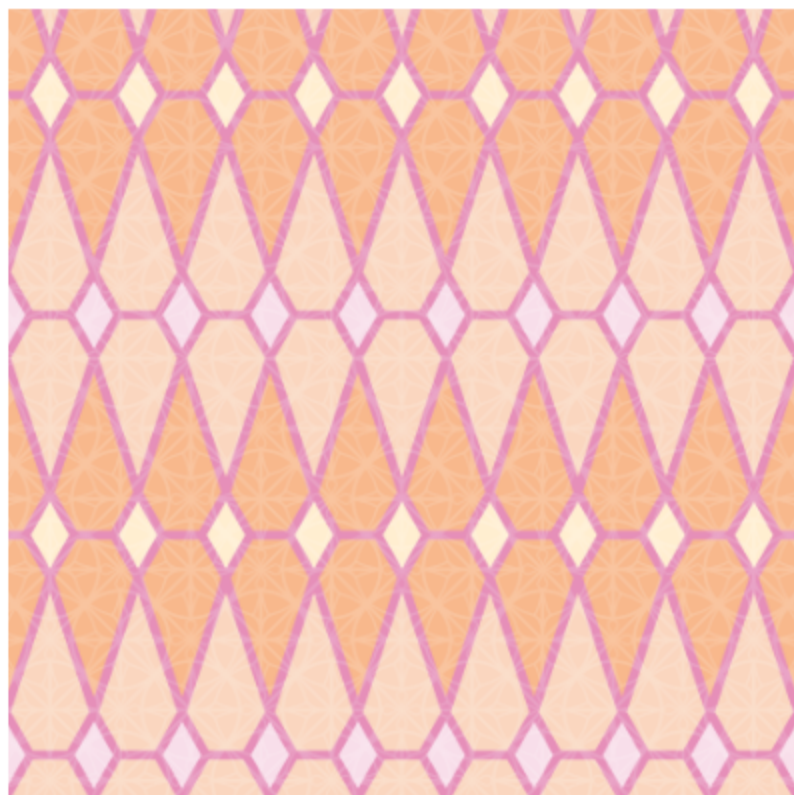

ABSTRACT

GEOMETRIC DIAMONDS

Seamless vector pattern

CODE. lgd-pat-0719 • FORMAT. eps + jpg