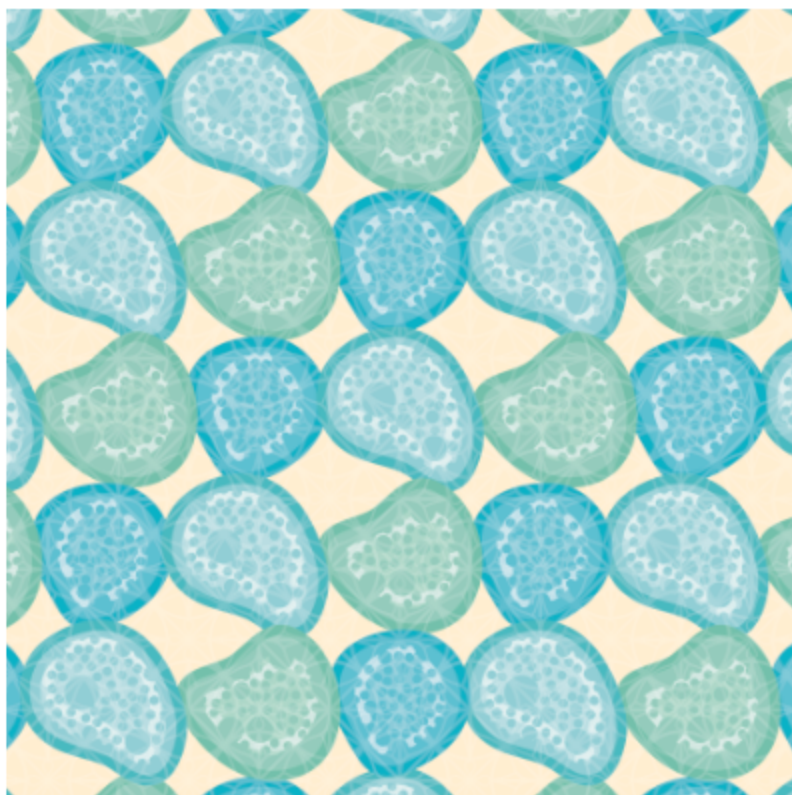

MINERALS

FULL BEACH STONES

Seamless vector pattern

CODE. lgd-pat-0620 • FORMAT. eps + jpg